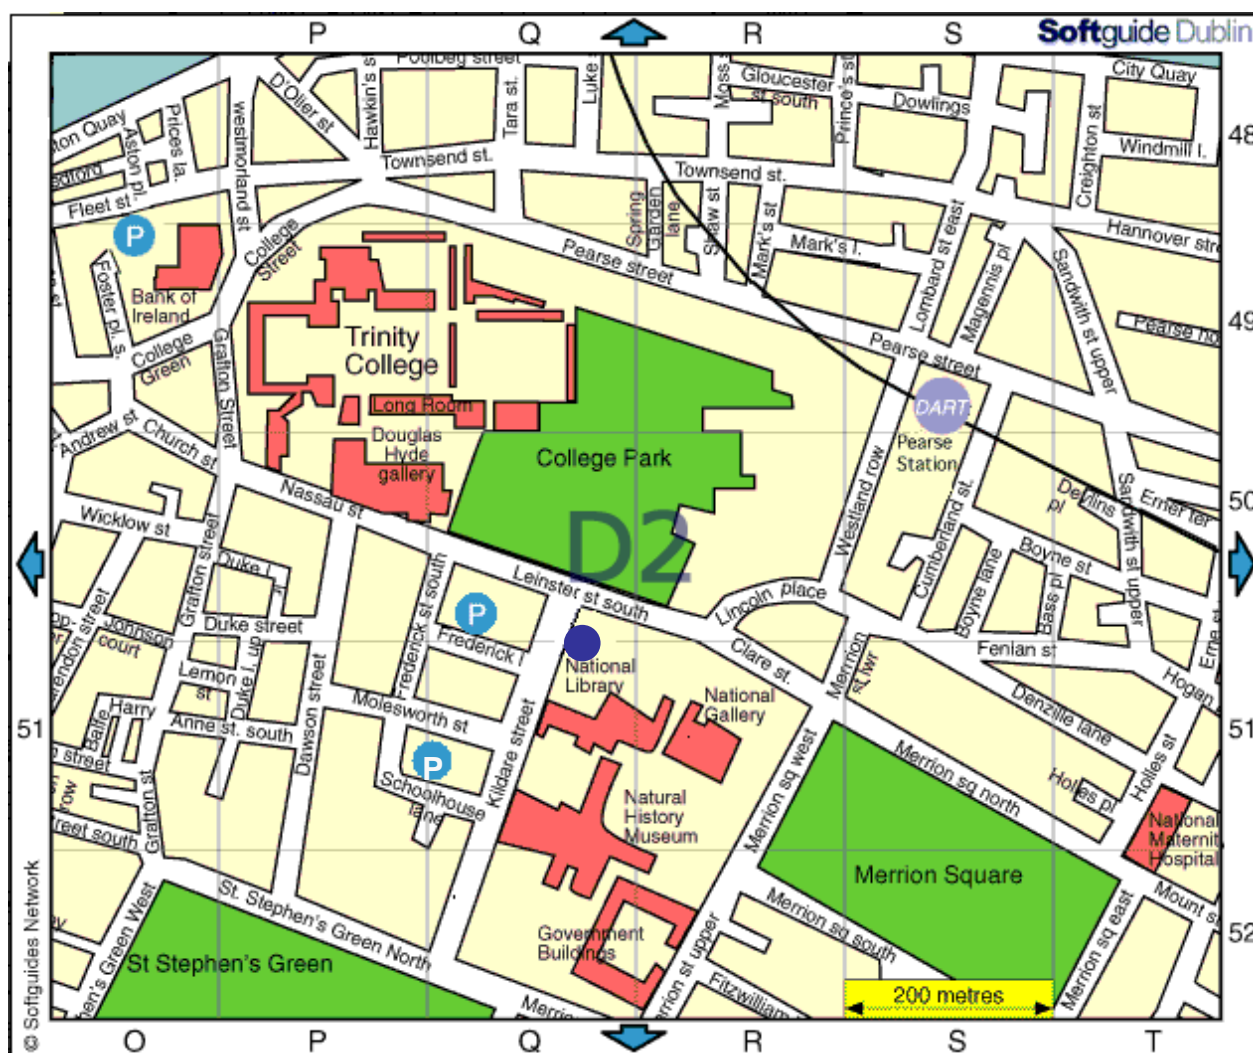

No. 6 – CONFERENCE FACILITIES DIRECTIONS AND PRACTICAL INFORMATION

Venue

The course will take place in No. 6, the Royal College of Physicians of Ireland's Conference Facilities at 6 Kildare Street, Dublin 2.

Public Transportation

DART: The closest DART station is Pearse Station, as shown on the map.

LUAS: The Green line LUAS terminus at St. Stephen's Green West is a few minutes' walk from No. 6.

Bus: Many bus routes through the city centre stop close to Kildare Street – please see www.dublinbus.ie for route details.

Car Parking

Setanta Car Park (via Frederick Lane/Setanta Place) 01-8788957 and Dawson Street Car Park (via Schoolhouse Lane) 01- 6625229 are the two public car parks nearest to Kildare Street. Please contact them to confirm the times of opening.

There is no on-street parking on Kildare Street.

Map

● No. 6 Kildare Street: Royal College of Physicians of Ireland – Conference Facilities